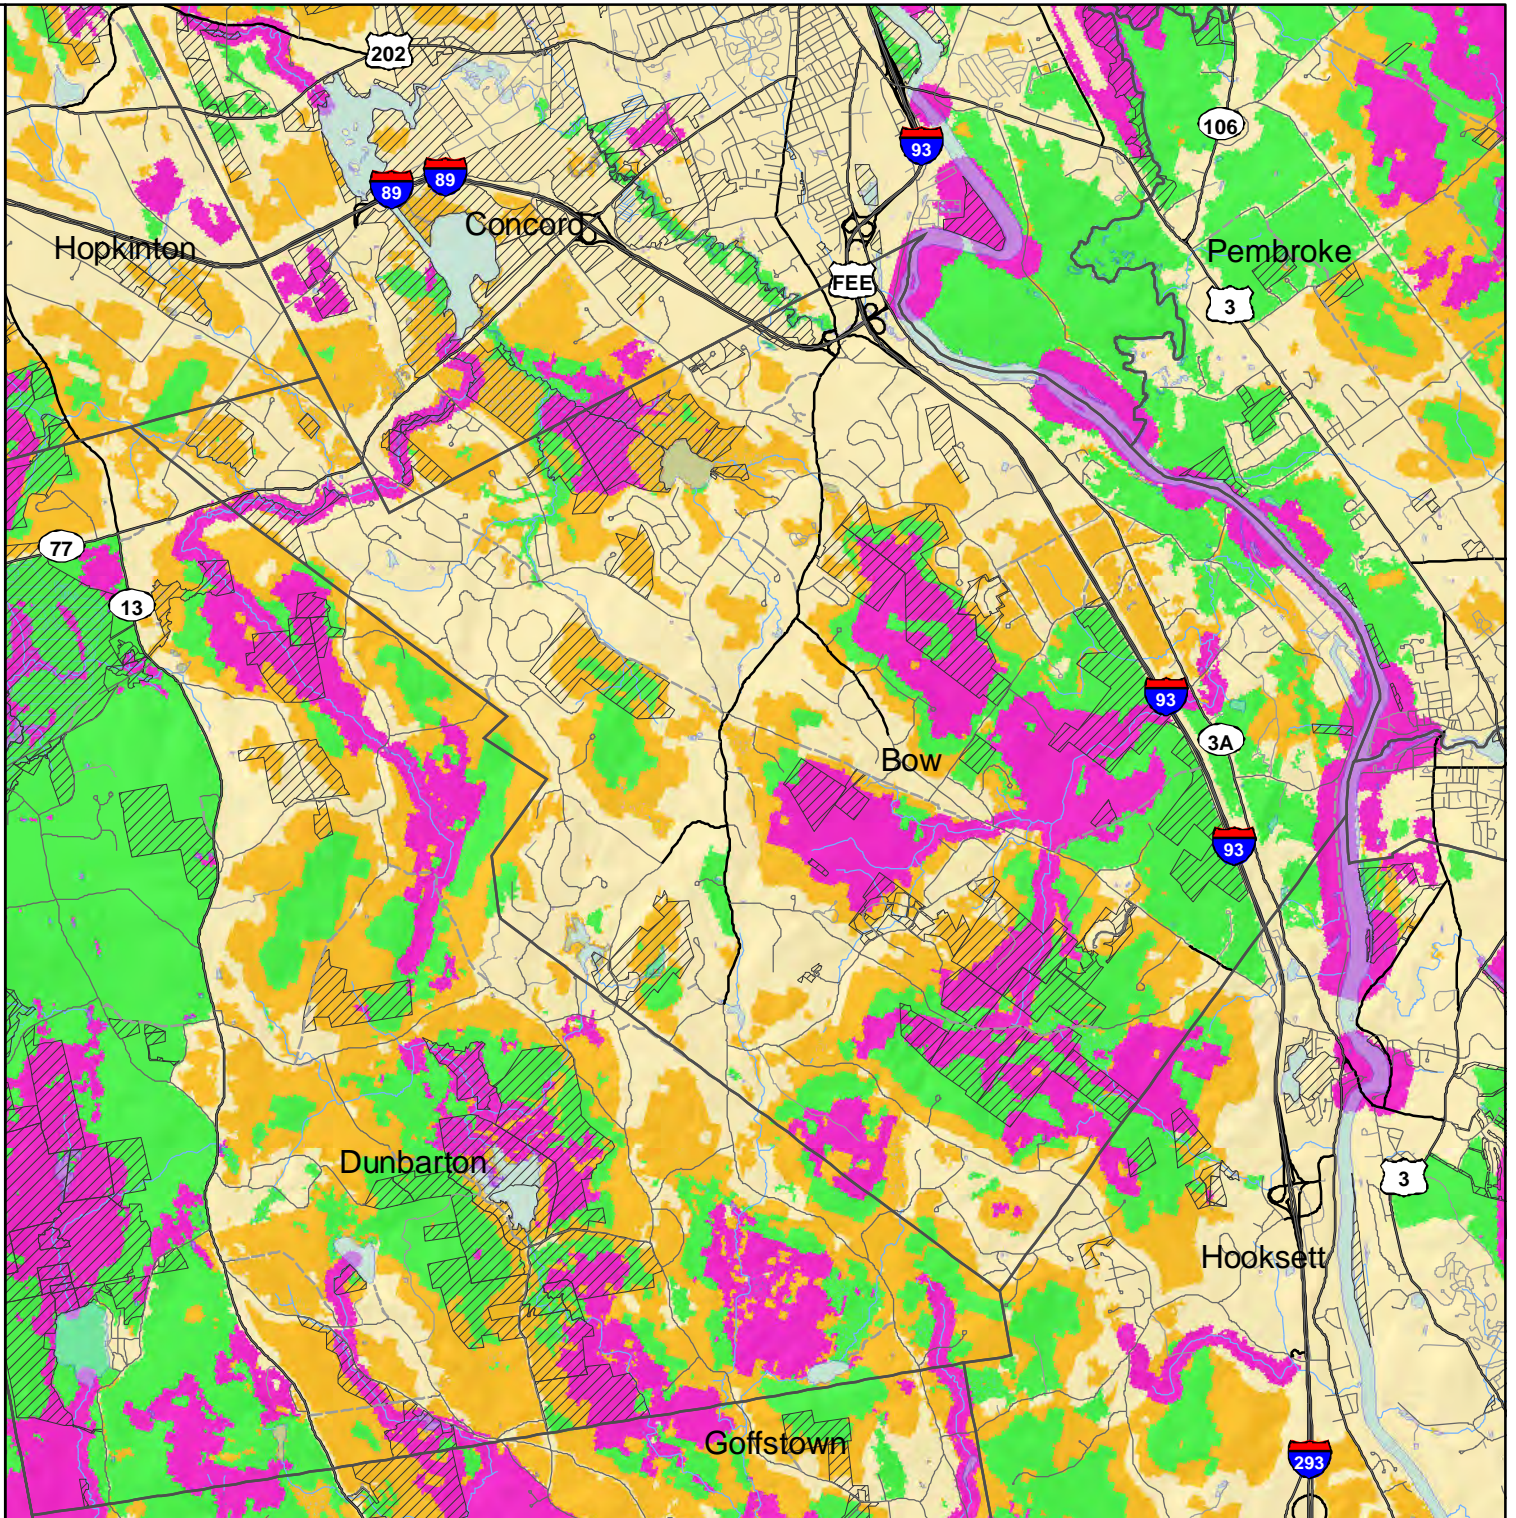

2015 HIGHEST RANKED WILDLIFE HABITAT BY ECOLOGICAL CONDITION

-  Highest Ranked Habitat in New Hampshire
-  Highest Ranked Habitat in the Biological Region
- Biological region = TNC ecoregional subsection for terrestrial habitats or Aquatic Resource Mitigation region for wetlands and floodplain forest.
-  Supporting Landscapes
-  Conservation or public

Base map data provided by NH GRANIT (2015)
Not intended for legal use.