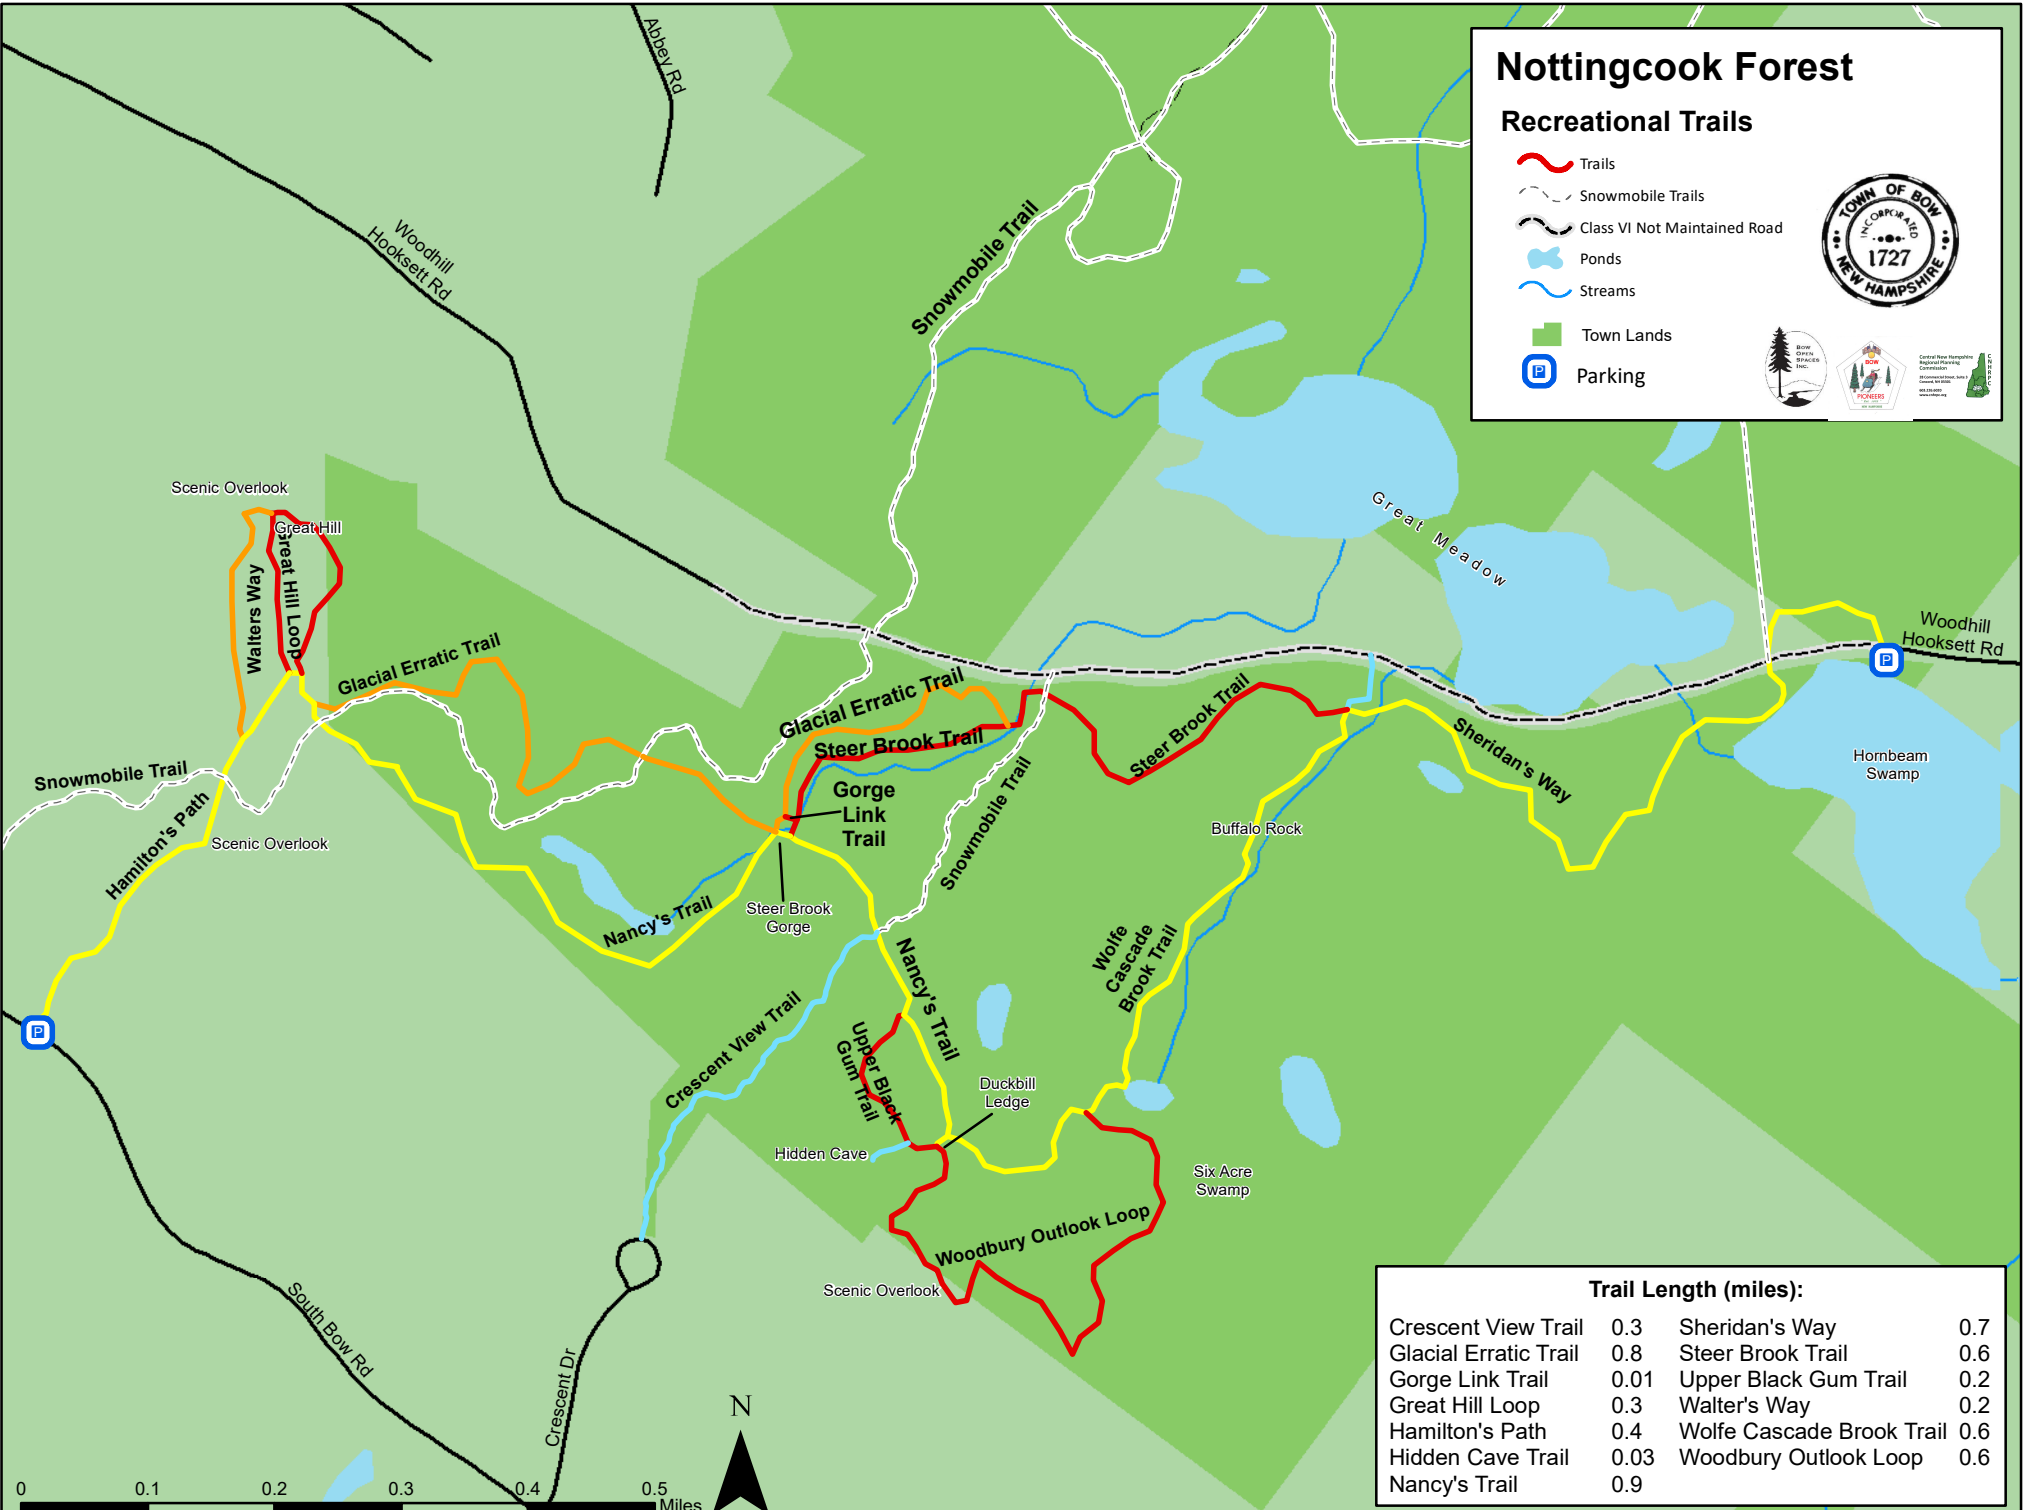

# Nottingcook Forest

## Recreational Trails

-  Trails
-  Snowmobile Trails
-  Class VI Not Maintained Road
-  Ponds
-  Streams
-  Town Lands
-  Parking

Trail Length (miles):			
Crescent View Trail	0.3	Sheridan's Way	0.7
Glacial Erratic Trail	0.8	Steer Brook Trail	0.6
Gorge Link Trail	0.01	Upper Black Gum Trail	0.2
Great Hill Loop	0.3	Walter's Way	0.2
Hamilton's Path	0.4	Wolfe Cascade Brook Trail	0.6
Hidden Cave Trail	0.03	Woodbury Outlook Loop	0.6
Nancy's Trail	0.9		