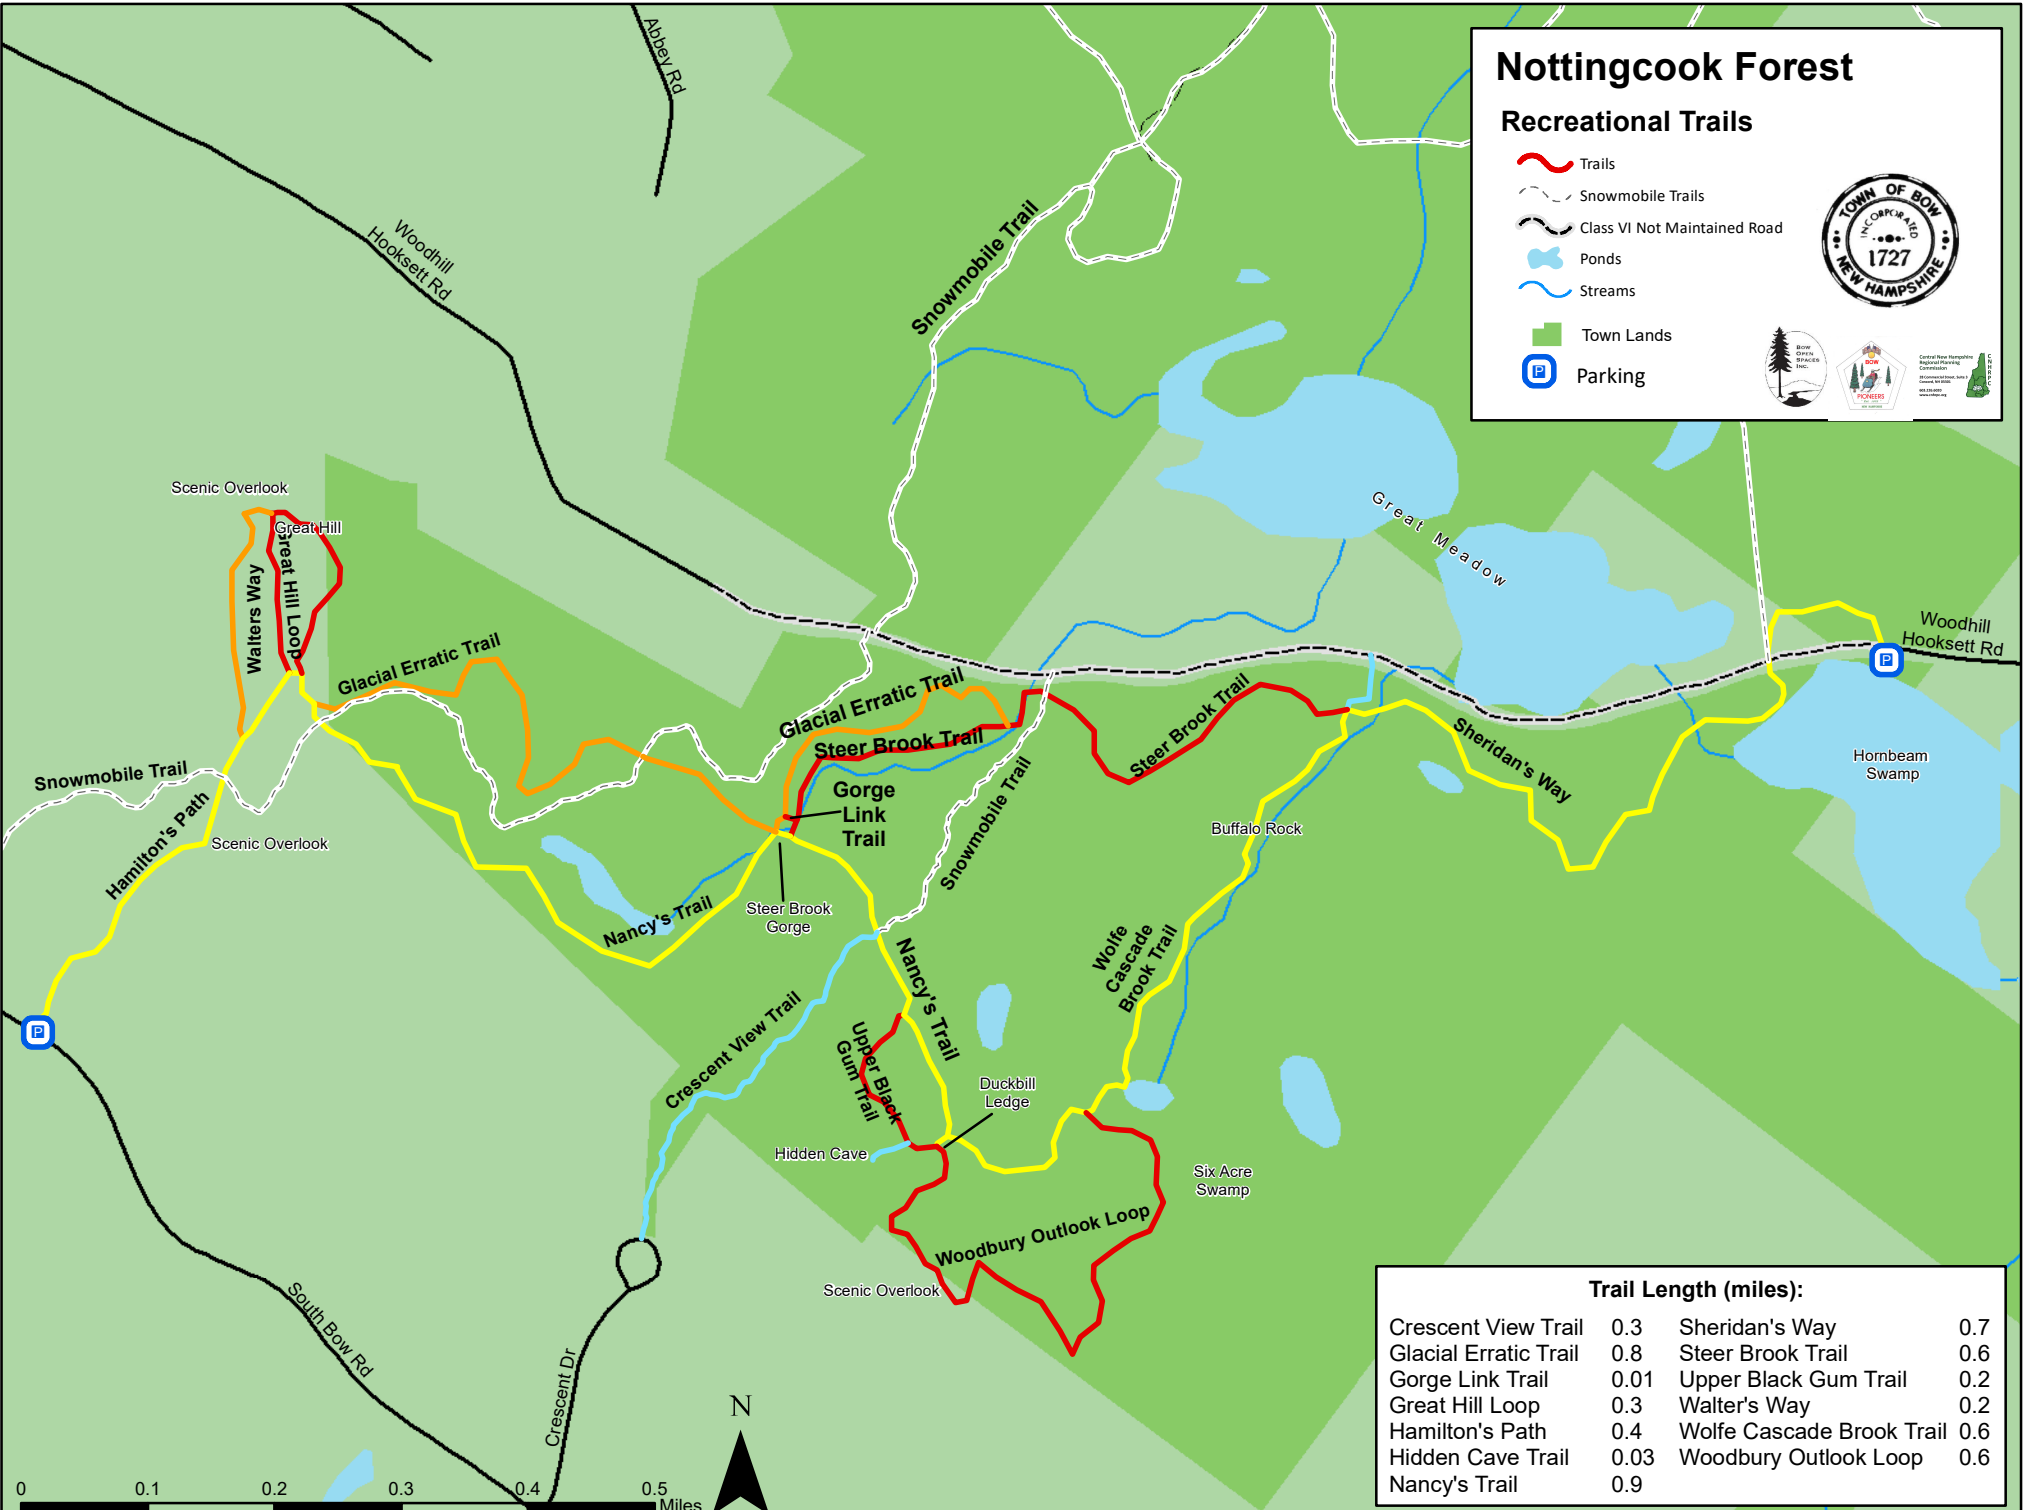

# Nottingcook Forest

## Recreational Trails

-  Trails
-  Snowmobile Trails
-  Class VI Not Maintained Road
-  Ponds
-  Streams
-  Town Lands
-  Parking

Trail Length (miles):			
Crescent View Trail	0.3	Sheridan's Way	0.7
Glacial Erratic Trail	0.8	Steer Brook Trail	0.6
Gorge Link Trail	0.01	Upper Black Gum Trail	0.2
Great Hill Loop	0.3	Walter's Way	0.2
Hamilton's Path	0.4	Wolfe Cascade Brook Trail	0.6
Hidden Cave Trail	0.03	Woodbury Outlook Loop	0.6
Nancy's Trail	0.9		

Map created by Central NH Regional Planning Commission, December 2016. Data sources: NH GRANIT, NHDOT, CNHRPC, Town of Bow.